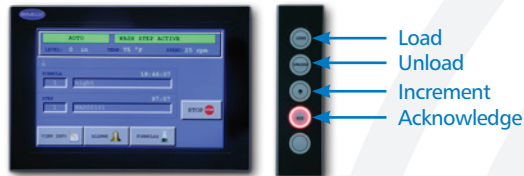

OPEN POCKET

STANDARD FEATURES

- Two-way tilt for safe load handling
- Mounted on Braun Neutron Suspension for a vibration-free workplace
- Automatically balanced load in extraction eliminates costly wet clusters
- Can be easily integrated into a fully-automated, complete laundry system

TOUCH SCREEN CONTROLS

Standard on all Braun Open Pocket machines, touch screen controls are simple, intuitive, and easy to use.

SPECIFICATIONS

For detailed equipment specifications please consult with your Braun Regional Sales Manager or contact us by email at equipmentspecifications@gabraun.com

ISO 9001:2015 CERTIFIED
(Quality Management System)

G.A. Braun, Inc.
79 General Irwin Boulevard
N. Syracuse, NY 13212

Mail to:
P.O. Box 3029
Syracuse, NY 13220-3029

Phone
1-800-432-7286

Fax
(315) 475-4130

Parts Help Desk
1-800-432-7286 X 1

Service Help Desk
1-800-432-7286 X 2

U.S.A.

All Braun Products are Proudly
Manufactured in the U.S.A.