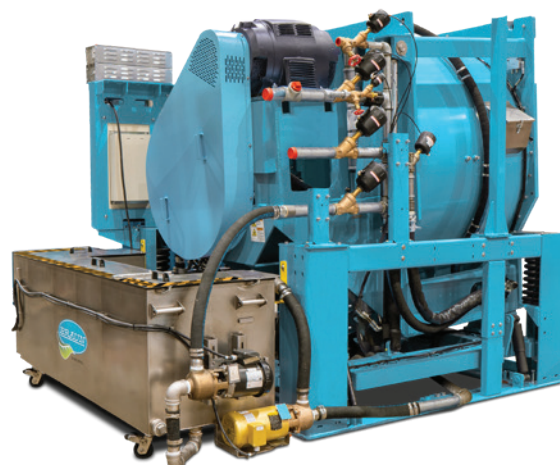

Braun 650 N2 Washer/Extractor

Will process

675-pounds in the same space as the industry's average 400-pound machine, and the 450N2 fits in the same space as most 200-pound machines.

A Braun Open Pocket with SMD ramps up to full speed smoothly — without stepping, without fixed speeds — to programmable extraction speeds up to 625 rpm. With smooth ramp up, SMD allows the machine to pin the goods and then go into higher extract speeds, removing more water quickly before sending the goods onto the dryer, ironer or tunnel finisher. More thoroughly extracted goods means shorter dryer times and lower natural gas costs. Additionally, it means finishing operations will require less cycle time and less energy.

Using fewer and less complicated parts, a Braun Open Pocket with SMD promises less down time and dollars spent on maintenance.

A Braun Open Pocket equipped with Single Motor Drive offers the most in washer/extractor reliability and performance.

Braun Open Pocket Washer/Extractors were designed to smoothly integrate into various plant layouts. These machines offer the largest processing capability in the industry per allocation of floor space. This is significant as operators look to maximize their productivity in their existing facilities. They are engineered for ease of use, space allocation limitation concerns and ergonomics.

A unique feature to these machines is that the suspension has been redesigned to reduce the washer/extractor's profile and to provide a reduction in vibration.